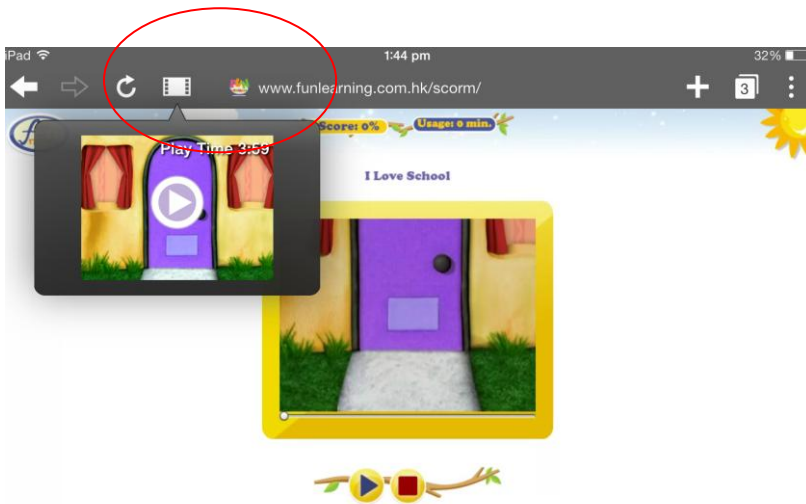

III. Playing video in full screen