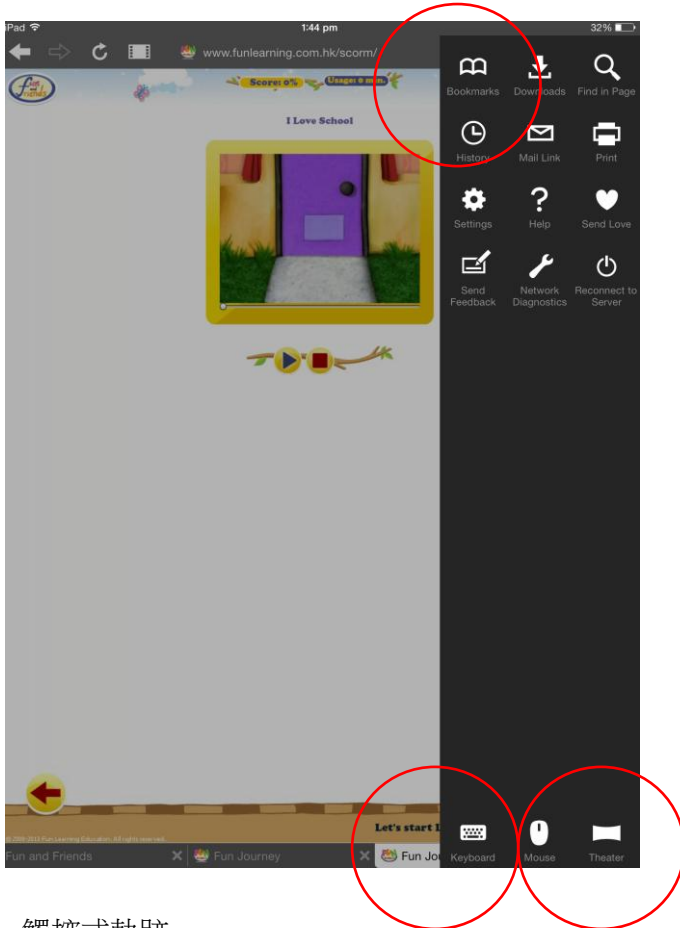

IV. 使用書籤、鍵盤、滑鼠功能

你可以從左方啟動控制清單，選取鍵盤、滑鼠或設定書籤功能。

V. 觸控式軌跡

以指尖控制滑鼠指標移動畫面