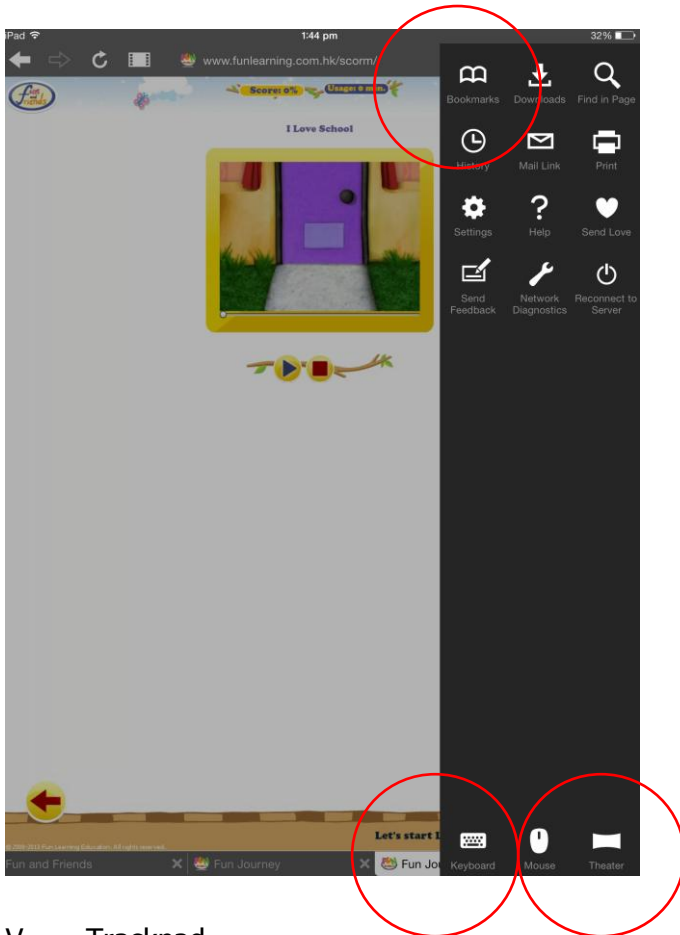

3. Click "Wiseman Macau" and login with your existing login information.

The screenshot shows the Wiseman website's main page with a navigation menu including Home, Programmes, Rounds, Achievements, Innovation, ThinkSeries, and Support. A 'Login' button is visible in the top right corner, circled in red. Below the navigation, there is a 'Login' form with the following fields: 'Be inspired @' (dropdown menu set to 'EB'), 'School Code', 'Username', and 'Password'. There is also a 'Forgot Password?' link and a 'GO!' button. At the bottom of the page, there are 'Rankings' and 'Goodies' sections. A news article titled 'EB Theme: Leisure and Entertainment' is visible on the left, featuring a photo of Ricky Wong Wai-Kay.

III. Playing video in full screen

IV. To use the bookmark, mouse and keyboard

You can bring up the virtual keyboard, mouse or set your bookmark by sliding from the right to launch the control menu.

V. Trackpad