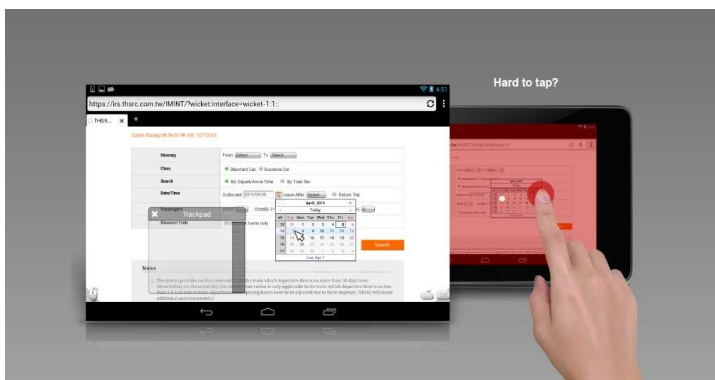

3. Click "Wiseman Macau" and login with your existing login information.

The screenshot shows the Wiseman website's main page with a navigation menu including Home, Programmes, Rounds, Achievements, Innovation, ThinkSeries, and Support. A 'Login' button is visible in the top right corner, circled in red. Below the navigation, there is a 'Login' form with the following fields: 'Be inspired @' (dropdown menu set to 'EB'), 'School Code', 'Username', and 'Password'. There is also a 'Forgot Password?' link and a 'GO!' button. At the bottom of the page, there are 'Rankings' and 'Goodies' sections. A news article titled 'EB Theme: Leisure and Entertainment' is visible on the left, featuring a photo of Ricky Wong Wai-Kay.

III. Playing video in full screen

IV. To use the bookmark, mouse and keyboard

You can bring up the virtual keyboard, mouse or set your bookmark by sliding from the right to launch the control menu.

V. Trackpad

Use your fingertip to control the screen

如何透過 **Puffin Academy** 使用智慧門的課程

I. 安裝 “Puffin Academy”

1. 從 “App Store” (iPad) 或 “Play Store” (Android) 下載
2. 從 “App Store” (iPad) 或 “Play Store” (Android) 搜尋 “Puffin Academy”
3. 按 “安裝”